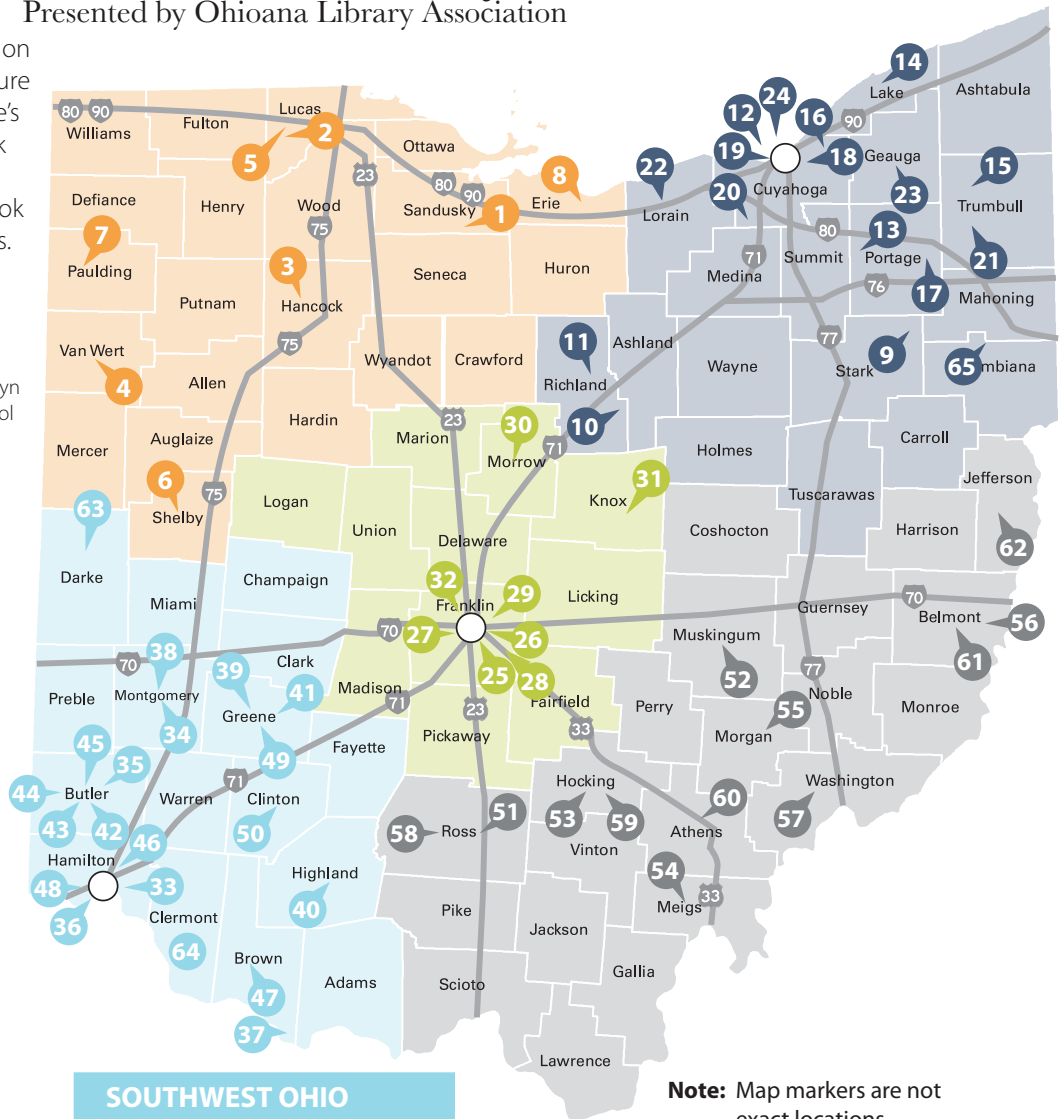

Book Festival: Claire's Day

NORTHEAST OHIO

9. Haines House
10. Malabar Farm and Louis Bromfield h. m.*
11. Oak Hill Cottage
12. Ohio Center for the Book /Cleveland Public Library
  Hart Crane Memorial Park
13. Wick Poetry Center and Reinberger Children's Library Center
14. Daniel Carter Beard historical marker
15. Bristol Public Library historical marker
16. Cleveland Hts. Library - Harvey Pekar
17. Hart Crane historical marker
18. East Cleveland Public Library h. m.*
19. James Mercer Langston Hughes h. m.*
20. The Oxcart Library historical marker h. m.*
21. Earl Derr Biggers historical marker
  Leigh Brackett historical marker

22. Toni Morrison Reading Room
  Toni Morrison historical marker
  Helen Steiner Rice historical marker
23. Second H. School-Burton Library h. m.*
24. Home of Superman historical marker
65. Charles Burchfield Homestead

Book Festival: Buckeye Book Fair

CENTRAL OHIO

25. Thurber House Museum and Thurber Center and James Thurber historical marker
26. The Billy Ireland Cartoon Library & Museum and Jerome Lawrence and Robert E. Lee Theatre Research Institute
27. Ohioana Library Association
28. Wagnalls Memorial Library
29. Columbus Metropolitan Main Library h. m.*
30. Dawn Powell historical marker
31. John Crowe Ransom and The Kenyon Review h. m.*
32. Wilbur H. Siebert Collection historical marker

Book Festival: Ohioana Book Festival

SOUTHWEST OHIO

33. Harriet Beecher Stowe House h.m.*
34. Paul Laurence Dunbar House and State Memorial and Paul Laurence Dunbar h. m.*
  Erma Bombeck historical marker
35. McGuffey House and Museum and h.m.*
36. The Mercantile Library
37. The Rankin House
38. Natalie Clifford Barney historical marker
39. Hallie Quinn Brown historical marker
40. Milton Caniff historical marker
41. Virginia Hamilton historical marker
42. William Dean Howells historical marker
43. Fannie Hurst historical marker
44. McCloskey Museum
45. Percy MacKaye-"The Poet's Shack" h. m.*
46. The Jacob Rader Marcus Center of the American Jewish Archives historical marker
47. Albert Nelson Marquis/Who's Who h. m.*
48. Public Library of Cincinnati and Hamilton County historical marker
49. Helen Hooven Santmyer historical marker
50. Wilmington Library historical marker
63. Lowell Thomas/Garst Museum
64. Ulysses S. Grant sites

Book Festival: Books by the Banks

Note: Map markers are not exact locations.

SOUTHEAST OHIO

51. Dard Hunter Studios historical marker
52. Zane Grey and National Road Museum
53. Grandma Gatewood Trail
54. James Edwin Campbell historical marker
  Ambrose Bierce historical marker
55. Frances Dana Gage historical marker
56. William Dean Howells historical marker
57. Putnam Family Library - Belpre Farmers Library historical marker
58. Burton Egbert Stevenson historical marker
59. Tessa Sweazy Webb historical marker
60. Western Library Association -
  The Coonskin Library historical marker
61. James Arlington Wright historical marker
62. Steubenville Library historical marker

Book Festival: Spring Literary Festival

* Historical Marker is noted as "h. m."

For more information visit Ohioana.org.

Copyright 2023 Ohioana Library Association